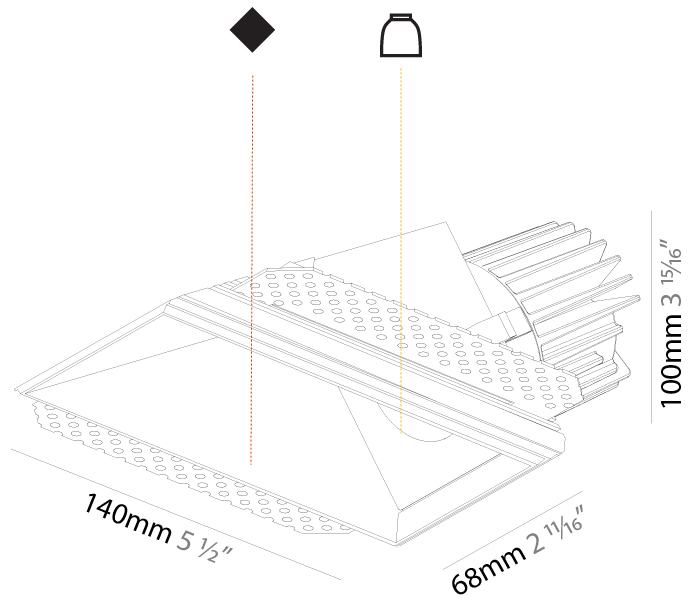

#### PHYSICAL

Shape: Rectangle
Length (mm): 140
Length (in): 5 1/2
Width (mm): 70
Width (in): 2 3/4
Height (mm): 100
Height (in): 3 15/16
Ceiling Thickness (mm): 10 / 12.5 / 15
Ceiling Thickness (in): 3/8 or 1/2 or 9/16
Min. Recessing Depth (mm): 110
Min. Recessing Depth (in): 4 5/16
Light Distribution: Asymmetric
Fixture Finish: SSR / BKV / CWI / CRY / HAB / UFT / ITA / RUA / FTG / MYG / LOD / PUS / FRO / FUP / KIA / POP / BLS / SPG / MEY / GOH / GUM / CHC / COM / ABZ / JAG / OBR / MOS / ROR
Fixture Material: Aluminum Die Cast
Cut-out Measurements: 150mm / 5 7/8" x 85mm / 3 3/8"
Upon Request: Unique Ceiling Thickness

#### RATINGS AND CERTIFICATIONS

Certified By: Certified for North American Standards
IP rating: IP20

150mm x 85mm  
5 7/8" x 3 3/8"

110mm  
4 3/8"

10 | 12 1/2 | 15  
3/8" | 1/2" | 9/16"